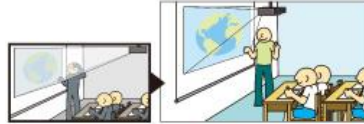

Zero Eye-Blinding Lights

Zero Shadow Disruptions for an Ultra-Smooth,
Interruption-Free Presentation