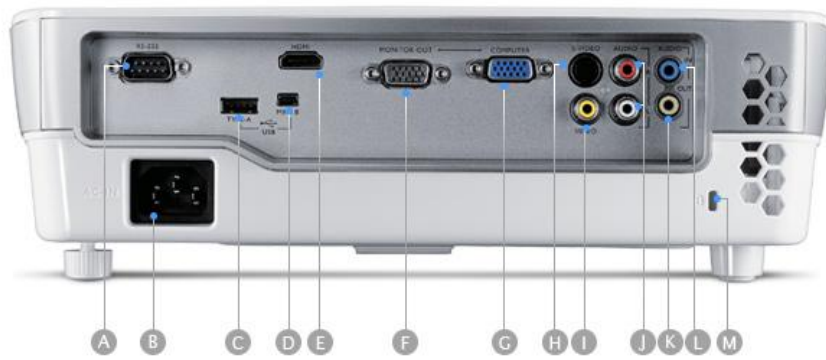

- A RS232
- B AC Socket
- C USB A Type (Wireless dongle/Reader)
- D USB mini-B (USB display)
- E HDMI
- F Monitor Out
- G Computer In
- H S-Video
- I Video
- J Audio (R/L)
- K Audio Out
- L Audio In
- M Security Slot