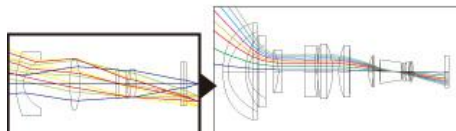

Exclusive Aspherical Lens Design for the Ultimate Short-throw Projection

A global DLP® expert, BenQ excels as the number one-selling brand in the worldwide short-throw projector market – with every one out of seven short-throw projector to be of BenQ kind. This undisputed short-throw leader offers picture quality excellence defined by astonishing color performance and well-focused text projection with its very own aspherical lens design.

BenQ's Exclusive Aspherical Lens Projection Design for Clearer, Sharper and More Stable Picture Performance

Normal Image Zoom Rate with Traditional Projector Lens Projection vs Boosted Image Zoom Rate with BenQ's Aspherical Short-throw Lens Projection