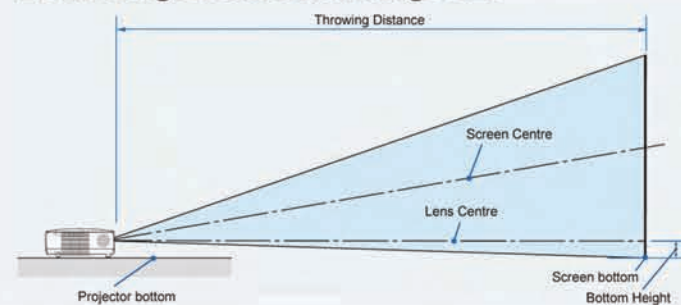

■Virtual Remote Function

The included Virtual Remote Tool utility software allows to operate the power on/off or switch inputs on the projector from your PC by using the supplied VGA signal cable. The Easy Setup function is employed in addition to the ordinary Virtual Remote Tool. With this function, projector can be set up simply by following the instructions shown on the screen for easy setup.

For the operating screen, you can select either the toolbar or the remote controller type.

Throwing Distance and Image Size

NP610G/NP510G/NP410G/NP305G (Aspect Ratio 4:3)

Screen Size (inch)	Throwing distance(m)	Bottom Height(cm)
21 (0.43x0.32)	0.75	5.0
25 (0.51x0.38)	0.90	6.0
30 (0.61x0.46)	1.09	7.1
40 (0.81x0.61)	1.47	9.5
60 (1.22x0.91)	2.22	14.3
80 (1.63x1.22)	2.98	19.1
100 (2.03x1.52)	3.73	23.8
120 (2.44x1.83)	4.49	28.6
150 (3.05x2.29)	5.62	35.7
180 (3.66x2.74)	6.74	42.9
200 (4.06x3.05)	7.50	47.6
240 (4.88x3.66)	9.01	57.2
300 (6.10x4.57)	11.27	71.4

The values in the tables are design values and may vary.

NP510WG (Aspect Ratio 16:10)

Screen Size (inch)	Throwing distance(m)	Bottom Height(cm)
21 (0.45x0.28)	0.80	2.5
25 (0.54x0.34)	0.79	0.96
30 (0.65x0.40)	0.96	1.16
40 (0.86x0.54)	1.29	1.56
60 (1.29x0.81)	1.96	2.36
80 (1.72x1.08)	2.62	3.16
100 (2.15x1.35)	3.29	3.96
120 (2.59x1.62)	3.95	4.75
150 (3.23x2.02)	4.95	5.95
180 (3.88x2.42)	6.00	7.15
200 (4.31x2.69)	6.62	7.95
240 (5.17x3.23)	7.95	9.56
300 (6.46x4.04)	9.94	11.95