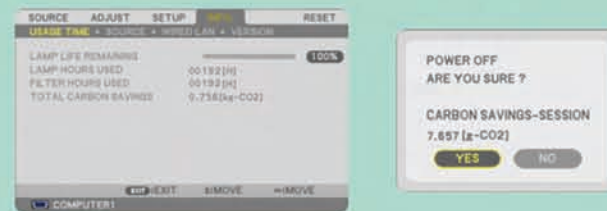

Major specifications

	Standard Model				Wide Panel Model	Short-Throw Model	Wide Panel & Short-Throw Model
	NP610G	NP510G	NP410G	NP305G	NP510WG	NP610SG	NP510WSG
Resolution (Native Aspect Ratio)	XGA (4:3)				WXGA (16:10)	XGA (4:3)	WXGA (16:10)
Brightness (ANSI lm)	3500	3000	2600	2200	3000	2600	2100
Zoom	Manual Zoom				Digital Zoom		
Screen Size (Throwing Distance)	21"-300" (0.7-11.3m)				21"-300" (0.8-11.9m)	60"-110" (0.9-1.7m)	57"-104" (0.9-1.7m)
Contrast Ratio	500:1		2000:1		500:1		600:1
Computer Input	Analog with DVI-I			Analog	Analog with DVI-I		
Wired LAN	RJ-45				-	RJ-45