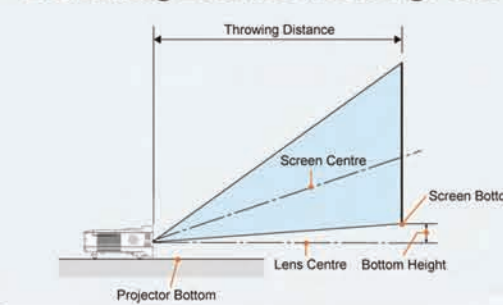

For the operating screen, you can select either the toolbar or the remote controller type.

Throwing Distance and Image Size

NP610G/NP510G/NP410G/NP305G (Aspect Ratio 4:3)

Screen Size (inch)	Throwing distance(m)	Bottom Height(cm)
21 (0.43x0.32)	0.75	5.0
25 (0.51x0.38)	0.90	6.0
30 (0.61x0.46)	1.09	7.1
40 (0.81x0.61)	1.47	9.5
60 (1.22x0.91)	2.22	14.3
80 (1.63x1.22)	2.98	19.1
100 (2.03x1.52)	3.73	23.8
120 (2.44x1.83)	4.49	28.6
150 (3.05x2.29)	5.62	35.7
180 (3.66x2.74)	6.74	42.9
200 (4.06x3.05)	7.50	47.6
240 (4.88x3.66)	9.01	57.2
300 (6.10x4.57)	11.27	71.4

The values in the tables are design values and may vary.

NP510WG (Aspect Ratio 16:10)

Screen Size (inch)	Throwing distance(m)	Bottom Height(cm)
21 (0.45x0.28)	0.80	2.5
25 (0.54x0.34)	0.79	0.96
30 (0.65x0.40)	0.96	1.16
40 (0.86x0.54)	1.29	1.56
60 (1.29x0.81)	1.96	2.36
80 (1.72x1.08)	2.62	3.16
100 (2.15x1.35)	3.29	3.96
120 (2.59x1.62)	3.95	4.75
150 (3.23x2.02)	4.95	5.95
180 (3.88x2.42)	6.00	7.15
200 (4.31x2.69)	6.62	7.95
240 (5.17x3.23)	7.95	9.56
300 (6.46x4.04)	9.94	11.95

The values in the tables are design values and may vary.

Throwing Distance and Image Size

NP610SG (Aspect Ratio 4:3)

Screen Size (inch)	Throwing distance(m)	Bottom Height(cm)
60 (1.22x0.91m)	0.90	4.8
64 (1.30x0.97m)	0.96	5.1
70 (1.42x1.06m)	1.05	5.6
77 (1.57x1.17m)	1.16	6.1
80 (1.63x1.22m)	1.20	6.4
90 (1.83x1.37m)	1.36	7.1
100 (2.03x1.52m)	1.51	7.9
110 (2.23x1.67m)	1.67	8.7