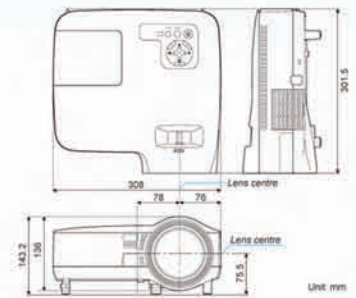

NP610SG/NP510WSG