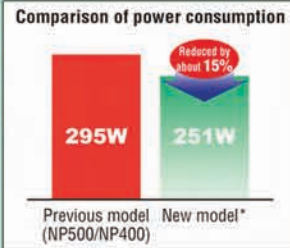

The ECO function saves power and reduces CO2 emissions

■15% energy saving and extends lamp life*

Lamp life in Eco Mode has been extended from 4000 hours to 5000 hours (Normal mode: 4000 hours). Furthermore, power consumption has been reduced by about 15%*. Power consumption in standby mode is 0.6 W (100-130V AC)/0.7 W (200-240V AC). These enhancements help to dramatically reduce the TCO (total cost of ownership).

*NP510G/NP410G/NP305G

■Carbon meter for visualizing ecology

The projector employs the Carbon Meter indicating the reduced amount of CO2 emissions in Eco Mode. Visually confirm the numerical value indicating the reduction in CO2 emissions in comparison with Normal Mode operation.