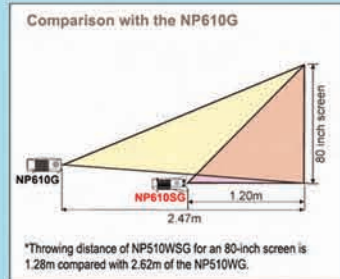

■Ultra short focus projection (NP610SG/NP510WSG)

The fixed short-focus lens enables ultra short distance projection. For an 80-inch screen, it is possible to project from a distance of 1.20 m for the NP610SG and 1.28 m for the NP510WSG respectively, so that the projector can be set on a desk in the classroom or used in a meeting corner.