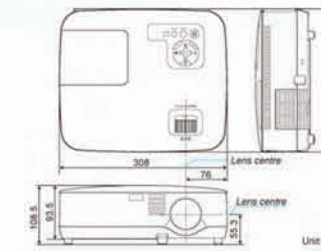

Dimensions

NP610G/NP510G/NP410G/NP305G/NP510WG