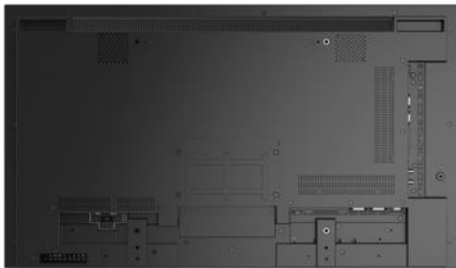

TOSHIBA TD-Z421

TOSHIBA VISUAL PRODUCTS RANGE

PROFESSIONAL 42" LED DIGITAL SIGNAGE DISPLAY

precision
in every
detail

Display		
Display Size		42"
Panel Technology		IPS, Edge LED
Resolution		1920 x 1080
Brightness cd/m2		700
Contrast Ratio		1300:1
Viewing Angle (H:V)		178:178
Response Time (G to G)		12ms
Connectivity		
INPUT	VIDEO	DVI-D (with HDCP) x 1 HDMI 1.3 x 2 Displayport 1.1a x 1 D-SUB (RGB/YpPr) x 1 BNC (Composite) x 1 S-Video x 1 RS232 x 1 USB upstream x 1
	AUDIO	Audio mini-jack x 1
OUTPUT	VIDEO	DVI-D (with HDCP) x 1 BNC (Composite) x 1 RS232 x 1 USB downstream x 2
	AUDIO	Audio mini-jack x 1 External Speaker Jack (L/R) x 1
External Control		LAN / USB / RS232
External Sensor		Ambient Light Sensor
Power		
Power Supply		AC100~240V±10% (50/60Hz)
Power Consumption	Typical (W)	181W
	Standby Mode (W)	<1.5W
Dimensions		
Dimension (mm)	Display w/o stand	970 x 563 x 47
	Packaging	1097 x 677 x 210
Weight (kg)	Display w/o stand	15
	Packaging	20
VESA Mount		400mm x 400mm (M6)
Bezel Width		17.7mm